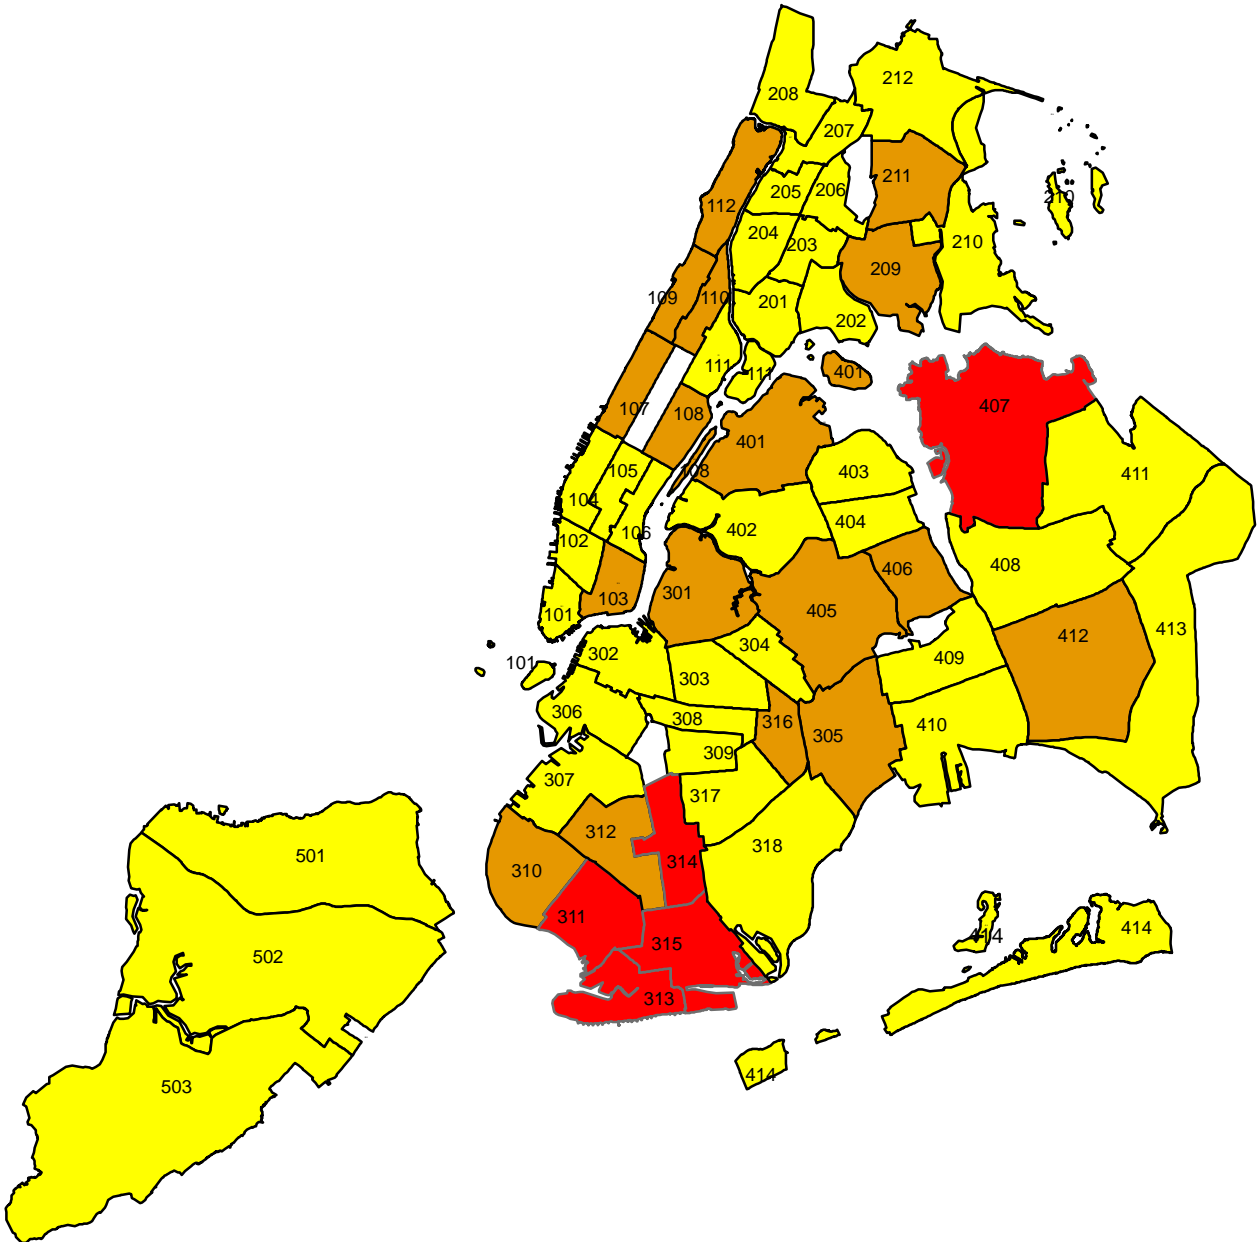

# Total Age 65+ at 100% of CEO Poverty by CD

**Key = # People 65+ in Poverty (Total = 302,519)**

- 0 - 5,000 (Lowest CD = BK2: 2,125 in Poverty)
- 5,001 - 10,000
- 10,001 and Above (Highest CD = BK 11: 13,845 in Poverty)